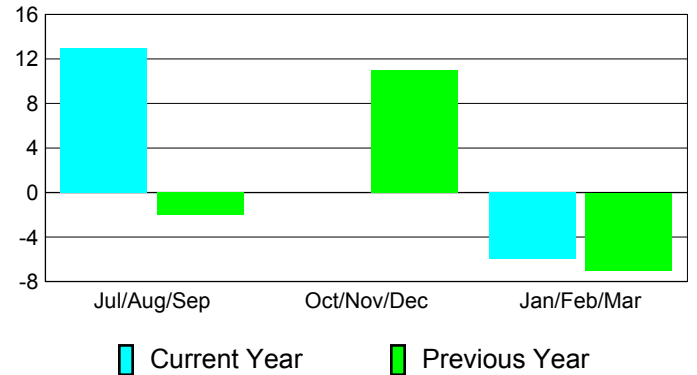

Goal, New, Dropped, Gain/Loss

Comparison of Club Gain/Loss

Current Year Compared to the Previous Year

YTD Status Quo Clubs 2010-2011

Status Quo Clubs Compared to Status Quo Members

MEMBERSHIP

**Membership Results
2010-2011**

**Membership
2009-2010**

Month	Net Memb Goal	Actual New Memb	Actual Dropped Memb	Gain/Loss of Memb	Gain/Loss of Memb
Jul/Aug/Sep	20	71	-58	13	-2
Oct/Nov/Dec	0	54	-54	0	11
Jan/Feb/Mar	0	44	-50	-6	-7
Totals	20	169	-162	7	2

Membership Results 2010-2011

Goal, New, Dropped, Gain/Loss

Comparison of Membership Gain/Loss

Current Year Compared to the Previous Year

Gender Comparison 2010-2011

Jul/Aug/Sep

Oct/Nov/Dec

Jan/Feb/Mar