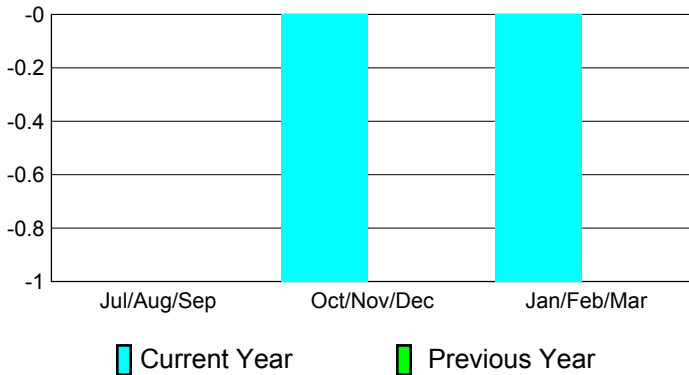

2010-2011 GMT Reports for District (or Undistricted) **District 202 K NEW ZEALAND**

GMT: **Mr. CLIFFORD STEPHEN A HI** Location: **NEW ZEALAND**

GMT CA: **7**

CLUBS

**Club Results
2010-2011**

**Clubs
2009-2010**

Month	New Club Goal	Actual New Clubs	Actual Dropped Clubs	Gain/Loss of Clubs	Gain/Loss of Clubs
Jul/Aug/Sep	1	0	0	0	0
Oct/Nov/Dec	0	0	-1	-1	0
Jan/Feb/Mar	0	0	-1	-1	0
Totals	1	0	-2	-2	0

Club Results 2010-2011

Goal, New, Dropped, Gain/Loss

Comparison of Club Gain/Loss

Current Year Compared to the Previous Year

YTD Status Quo Clubs 2010-2011

Status Quo Clubs Compared to Status Quo Members

MEMBERSHIP

**Membership Results
2010-2011**

**Membership
2009-2010**

Month	Net Memb Goal	Actual New Memb	Actual Dropped Memb	Gain/Loss of Memb	Gain/Loss of Memb
Jul/Aug/Sep	20	71	-58	13	-2
Oct/Nov/Dec	0	54	-54	0	11
Jan/Feb/Mar	0	44	-50	-6	-7
Totals	20	169	-162	7	2

Membership Results 2010-2011

Goal, New, Dropped, Gain/Loss

Comparison of Membership Gain/Loss

Current Year Compared to the Previous Year

Gender Comparison 2010-2011

Jul/Aug/Sep

Oct/Nov/Dec

Jan/Feb/Mar

Male

Female