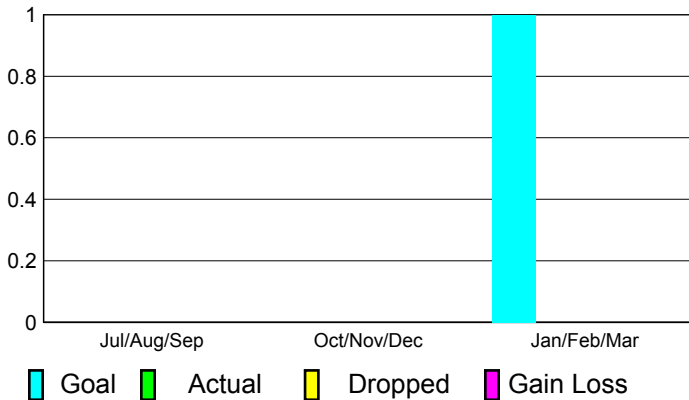

2010-2011 GMT Reports for District (or Undistricted) **District 202 K FIJI ISLANDS**

GMT: **Mr. CLIFFORD STEPHEN A HI** Location: **FIJI ISLANDS**

GMT CA: **7**

CLUBS

**Club Results
2010-2011**

**Clubs
2009-2010**

Month	New Club Goal	Actual New Clubs	Actual Dropped Clubs	Gain/Loss of Clubs	Gain/Loss of Clubs
Jul/Aug/Sep	0	0	0	0	0
Oct/Nov/Dec	0	0	0	0	0
Jan/Feb/Mar	1	0	0	0	0
Totals	1	0	0	0	0

Club Results 2010-2011

Goal, New, Dropped, Gain/Loss

Comparison of Club Gain/Loss

Current Year Compared to the Previous Year