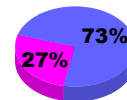

Membership Results 2010-2011

Goal, New, Dropped, Gain/Loss

Comparison of Club Gain/Loss

Current Year Compared to the Previous Year

Comparison of Membership Gain/Loss

Current Year Compared to the Previous Year

YTD Status Quo Clubs 2010-2011

Status Quo Clubs Compared to Status Quo Members

Gender Comparison 2010-2011

Jul/Aug/Sep

Oct/Nov/Dec

Jan/Feb/Mar

Male

Female