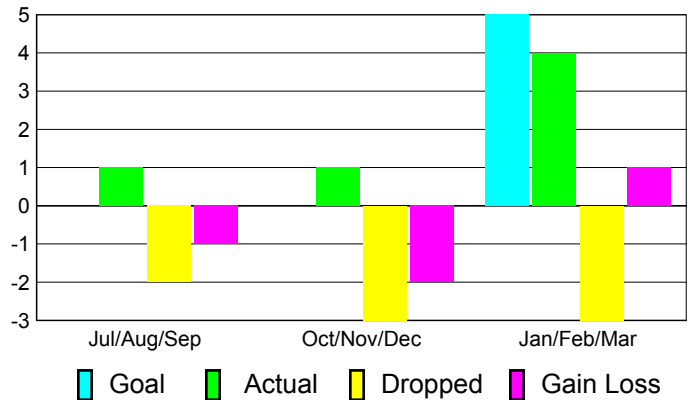

Membership Results 2010-2011

Goal, New, Dropped, Gain/Loss

Comparison of Membership Gain/Loss

Current Year Compared to the Previous Year