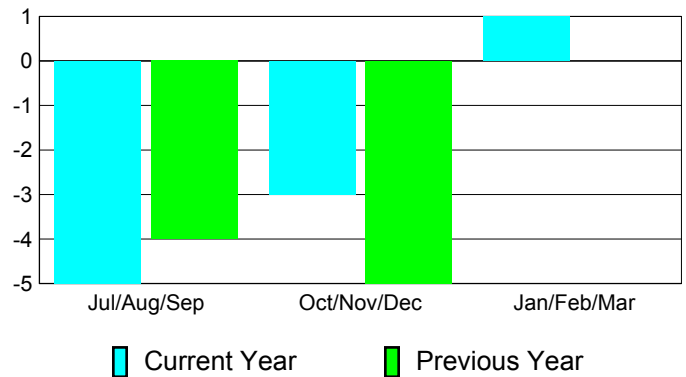

Membership Results 2010-2011

Goal, New, Dropped, Gain/Loss

Comparison of Club Gain/Loss

Current Year Compared to the Previous Year

Comparison of Membership Gain/Loss

Current Year Compared to the Previous Year

YTD Status Quo Clubs 2010-2011

Status Quo Clubs Compared to Status Quo Members

Gender Comparison 2010-2011

Jul/Aug/Sep

Oct/Nov/Dec

Jan/Feb/Mar

Male

Female