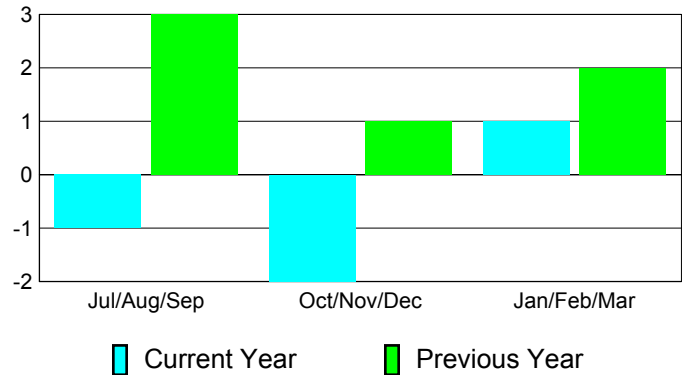

Goal, New, Dropped, Gain/Loss

Comparison of Club Gain/Loss

Current Year Compared to the Previous Year

YTD Status Quo Clubs 2010-2011

Status Quo Clubs Compared to Status Quo Members

MEMBERSHIP

**Membership Results
2010-2011**

**Membership
2009-2010**

Month	Net Memb Goal	Actual New Memb	Actual Dropped Memb	Gain/Loss of Memb	Gain/Loss of Memb
Jul/Aug/Sep	0	1	-2	-1	3
Oct/Nov/Dec	0	1	-3	-2	1
Jan/Feb/Mar	5	4	-3	1	2
Totals	5	6	-8	-2	6

Membership Results 2010-2011

Goal, New, Dropped, Gain/Loss

Comparison of Membership Gain/Loss

Current Year Compared to the Previous Year

Gender Comparison 2010-2011

Jul/Aug/Sep

Oct/Nov/Dec

Jan/Feb/Mar