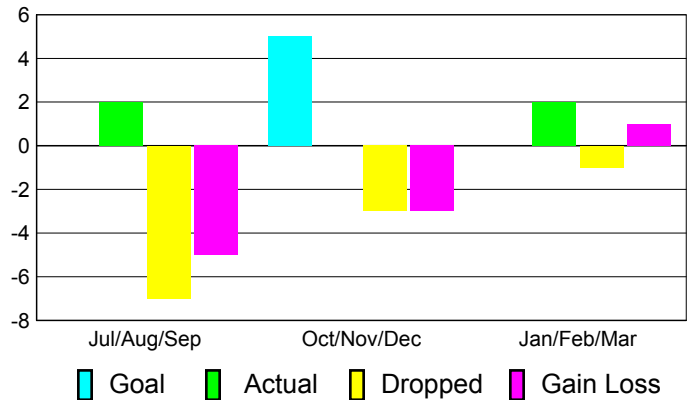

Month	New Club Goal	Actual New Clubs	Actual Dropped Clubs	Gain/Loss of Clubs	Gain/Loss of Clubs
Jul/Aug/Sep	0	0	0	0	0
Oct/Nov/Dec	1	0	0	0	0
Jan/Feb/Mar	0	0	0	0	0
Totals	1	0	0	0	0

Club Results 2010-2011

Goal, New, Dropped, Gain/Loss

MEMBERSHIP

**Membership Results
2010-2011**

**Membership
2009-2010**

Month	Net Memb Goal	Actual New Memb	Actual Dropped Memb	Gain/Loss of Memb	Gain/Loss of Memb
Jul/Aug/Sep	0	2	-7	-5	-4
Oct/Nov/Dec	5	0	-3	-3	-5
Jan/Feb/Mar	0	2	-1	1	0
Totals	5	4	-11	-7	-9

Membership Results 2010-2011

Goal, New, Dropped, Gain/Loss

Comparison of Club Gain/Loss

Current Year Compared to the Previous Year

Comparison of Membership Gain/Loss

Current Year Compared to the Previous Year

YTD Status Quo Clubs 2010-2011

Status Quo Clubs Compared to Status Quo Members

Gender Comparison 2010-2011

Jul/Aug/Sep

Oct/Nov/Dec

Jan/Feb/Mar

Male

Female