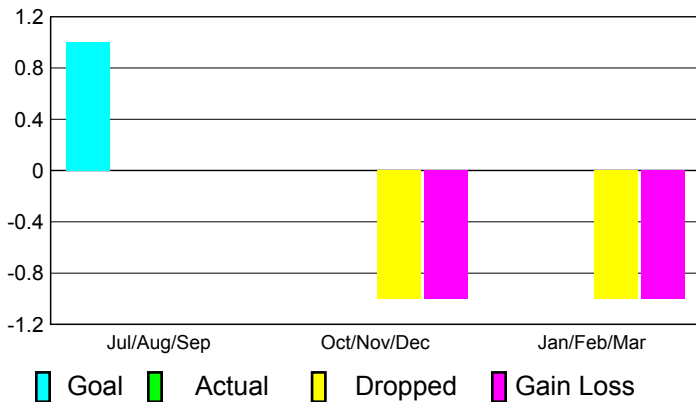

2010-2011 GMT Reports for District (or Undistricted) **District 202 K NEW ZEALAND**

GMT: **Mr. CLIFFORD STEPHEN A HI** Location: **NEW ZEALAND**

GMT CA: **7**

CLUBS

**Club Results
2010-2011**

**Clubs
2009-2010**

Month	New Club Goal	Actual New Clubs	Actual Dropped Clubs	Gain/Loss of Clubs	Gain/Loss of Clubs
Jul/Aug/Sep	1	0	0	0	0
Oct/Nov/Dec	0	0	-1	-1	0
Jan/Feb/Mar	0	0	-1	-1	0
Totals	1	0	-2	-2	0

Club Results 2010-2011

Goal, New, Dropped, Gain/Loss

Comparison of Club Gain/Loss

Current Year Compared to the Previous Year