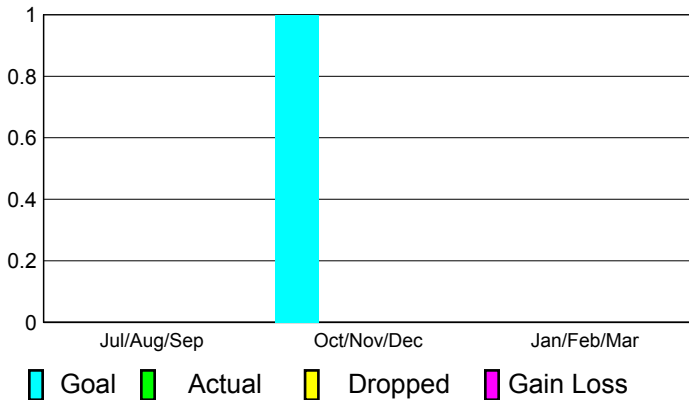

2010-2011 GMT Reports for District (or Undistricted) **District 202 K AMERICAN**

GMT: **Mr. CLIFFORD STEPHEN A HI** Location: **AMERICAN SAMOA**

GMT CA: **7**

CLUBS

**Club Results
2010-2011**

**Clubs
2009-2010**

Month	New Club Goal	Actual New Clubs	Actual Dropped Clubs	Gain/Loss of Clubs	Gain/Loss of Clubs
Jul/Aug/Sep	0	0	0	0	0
Oct/Nov/Dec	1	0	0	0	0
Jan/Feb/Mar	0	0	0	0	0
Totals	1	0	0	0	0

Club Results 2010-2011

Goal, New, Dropped, Gain/Loss

MEMBERSHIP

**Membership Results
2010-2011**

**Membership
2009-2010**

Month	Net Memb Goal	Actual New Memb	Actual Dropped Memb	Gain/Loss of Memb	Gain/Loss of Memb
Jul/Aug/Sep	0	2	-7	-5	-4
Oct/Nov/Dec	5	0	-3	-3	-5
Jan/Feb/Mar	0	2	-1	1	0
Totals	5	4	-11	-7	-9