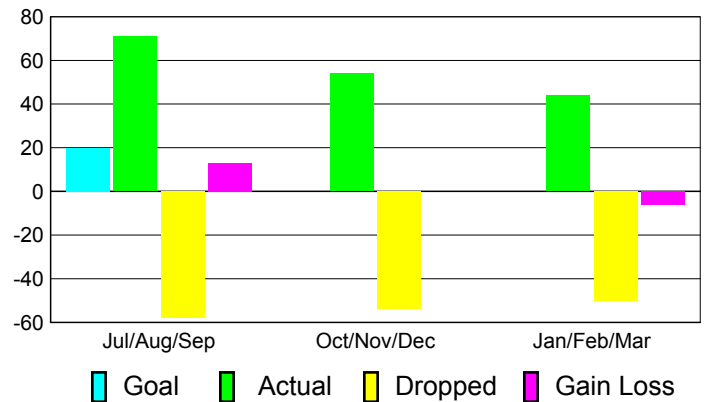

Membership Results 2010-2011

Goal, New, Dropped, Gain/Loss

Comparison of Membership Gain/Loss

Current Year Compared to the Previous Year